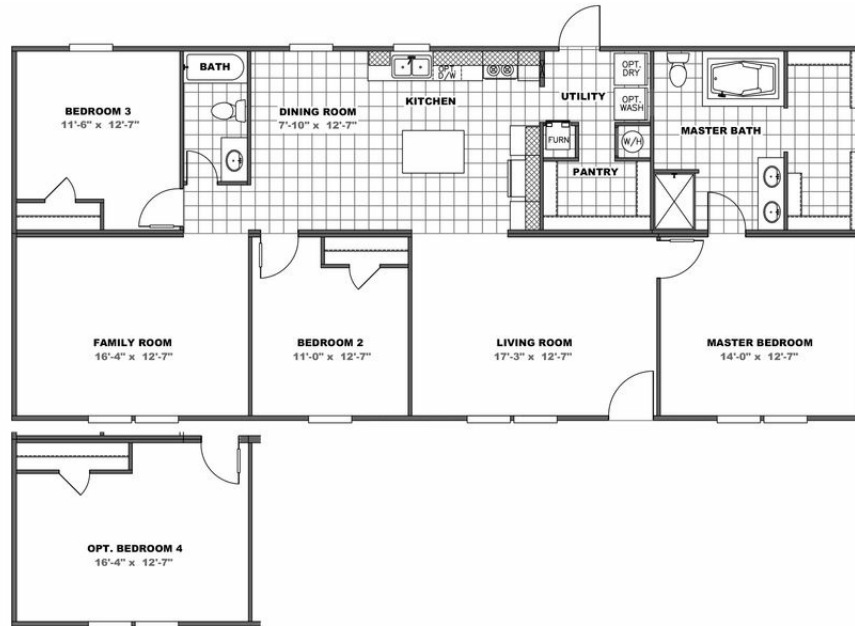

# THE EAGLE 60

**THE EAGLE 60** Model number: 34EGL28603AH19  
**3 beds • 2 baths • 1680 sq.ft. • 28' width • 60' depth**

Our home building facilities invest in continuous product and process improvements. Plans, dimensions, features, materials, specifications and availability are subject to change without notice or obligation. Renderings and floor plans are representative likenesses of our homes and may differ from the actual homes. We invite you to tour a Home Center near you and inspect the highest value in quality housing available or call (662) 526-9200 to speak with a Home Consultant. Copyright 2017, CMH. All rights reserved.

## THE EAGLE 60 Model number: 34EGL28603AH19

**3 beds • 2 baths • 1680 sq.ft. • 28' width • 60' depth**

Our home building facilities invest in continuous product and process improvements. Plans, dimensions, features, materials, specifications and availability are subject to change without notice or obligation. Renderings and floor plans are representative likenesses of our homes and may differ from the actual homes. We invite you to tour a Home Center near you and inspect the highest value in quality housing available or call (662) 526-9200 to speak with a Home Consultant. Copyright 2017, CMH. All rights reserved.