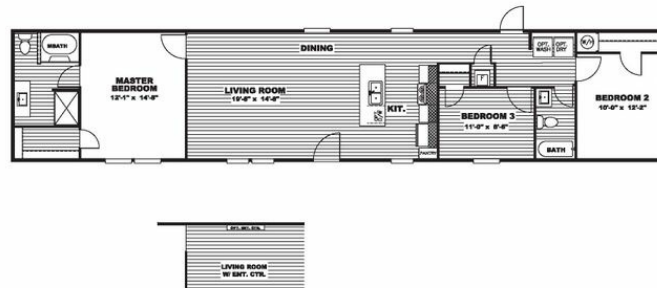

RED TAG SALE!!! MAYNARDVILLE CLASSIC 76

Model number: 22MAC16763AH20

3 beds • 2 baths • 1216 sq.ft. • 16' width • 76' depth

Our home building facilities invest in continuous product and process improvements. Plans, dimensions, features, materials, specifications and availability are subject to change without notice or obligation. Renderings and floor plans are representative likenesses of our homes and may differ from the actual homes. We invite you to tour a Home Center near you and inspect the highest value in quality housing available or call (662) 526-9200 to speak with a Home Consultant. Copyright 2017, CMH. All rights reserved.

<https://www.claytonhomesofcomo.com>

CLAYTON HOMES-COMO

590 E OAK AVE
COMO, MS 38619

Monday - Thursday: 9am - 6pm
Friday: 9am - 6pm
Saturday: 9am - 5pm
Sunday: Closed

(662) 526-9200

MODEL # MAC16763A
DRAWING # 22S163
16' X 76'