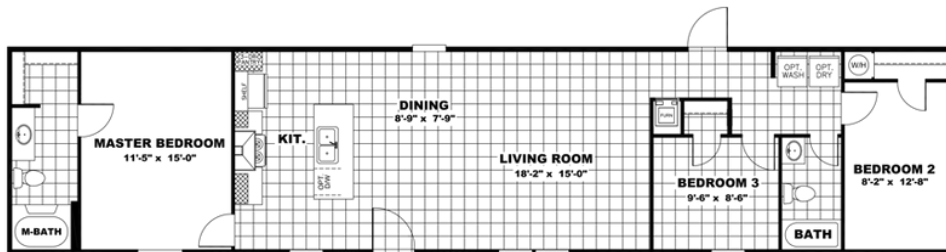

THE BREEZE

THE BREEZE

Model number: 37SSP16723AH19

3 beds • 2 baths • 1152 sq.ft. • 16' width • 72' depth

Our home building facilities invest in continuous product and process improvements. Plans, dimensions, features, materials, specifications and availability are subject to change without notice or obligation. Renderings and floor plans are representative likenesses of our homes and may differ from the actual homes. We invite you to tour a Home Center near you and inspect the highest value in quality housing available or call (662) 526-9200 to speak with a Home Consultant. Copyright 2017, CMH. All rights reserved.

<https://www.claytonhomesofcomo.com>

CLAYTON HOMES-COMO

590 E OAK AVE
COMO, MS 38619

Monday - Thursday: 9am - 6pm
Friday: 9am - 6pm
Saturday: 9am - 5pm
Sunday: Closed

(662) 526-9200