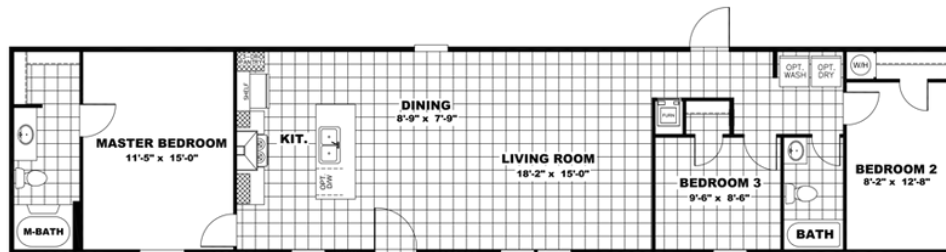

## THE BREEZE

Model number: 37SSP16723AH19

**3 beds • 2 baths • 1152 sq.ft. • 16' width • 72' depth**

Our home building facilities invest in continuous product and process improvements. Plans, dimensions, features, materials, specifications and availability are subject to change without notice or obligation. Renderings and floor plans are representative likenesses of our homes and may differ from the actual homes. We invite you to tour a Home Center near you and inspect the highest value in quality housing available or call (662) 526-9200 to speak with a Home Consultant. Copyright 2017, CMH. All rights reserved.