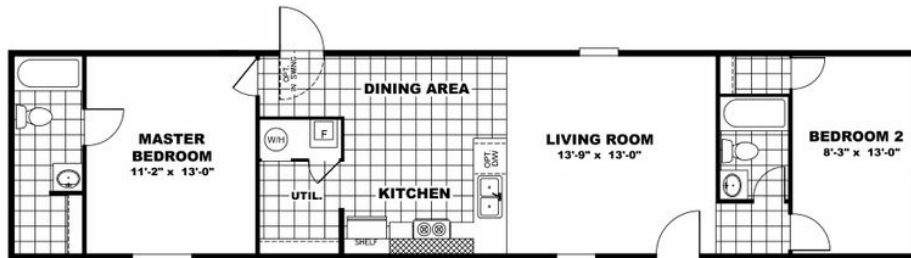

DELIGHT Model number: 42TRS14602AH19

2 beds • 1 baths • 840 sq.ft. • 14' width • 60' depth

Our home building facilities invest in continuous product and process improvements. Plans, dimensions, features, materials, specifications and availability are subject to change without notice or obligation. Renderings and floor plans are representative likenesses of our homes and may differ from the actual homes. We invite you to tour a Home Center near you and inspect the highest value in quality housing available or call (662) 526-9200 to speak with a Home Consultant. Copyright 2017, CMH. All rights reserved.

<https://www.claytonhomesofcomo.com>

CLAYTON HOMES-COMO

590 E OAK AVE
COMO, MS 38619

Monday - Thursday: 9am - 6pm
Friday: 9am - 6pm
Saturday: 9am - 5pm
Sunday: Closed

(662) 526-9200